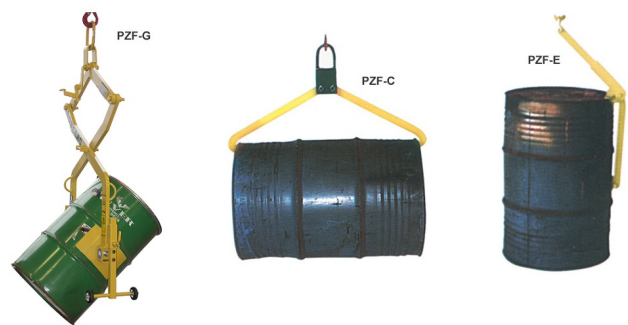

Construction equipment

Technical Data Sheet

HANDLING EQUIPMENT

Drum lifting gripper

PZF

MODEL	CAPACITY (Kg)	WEIGHT (kg)
PZF-C	600	9
PZF-E	400	9
PZF-G	400	80

Boscaro srl
Via G. Cederle, 1 - 36020
Campiglia dei Berici (Vicenza) Italy